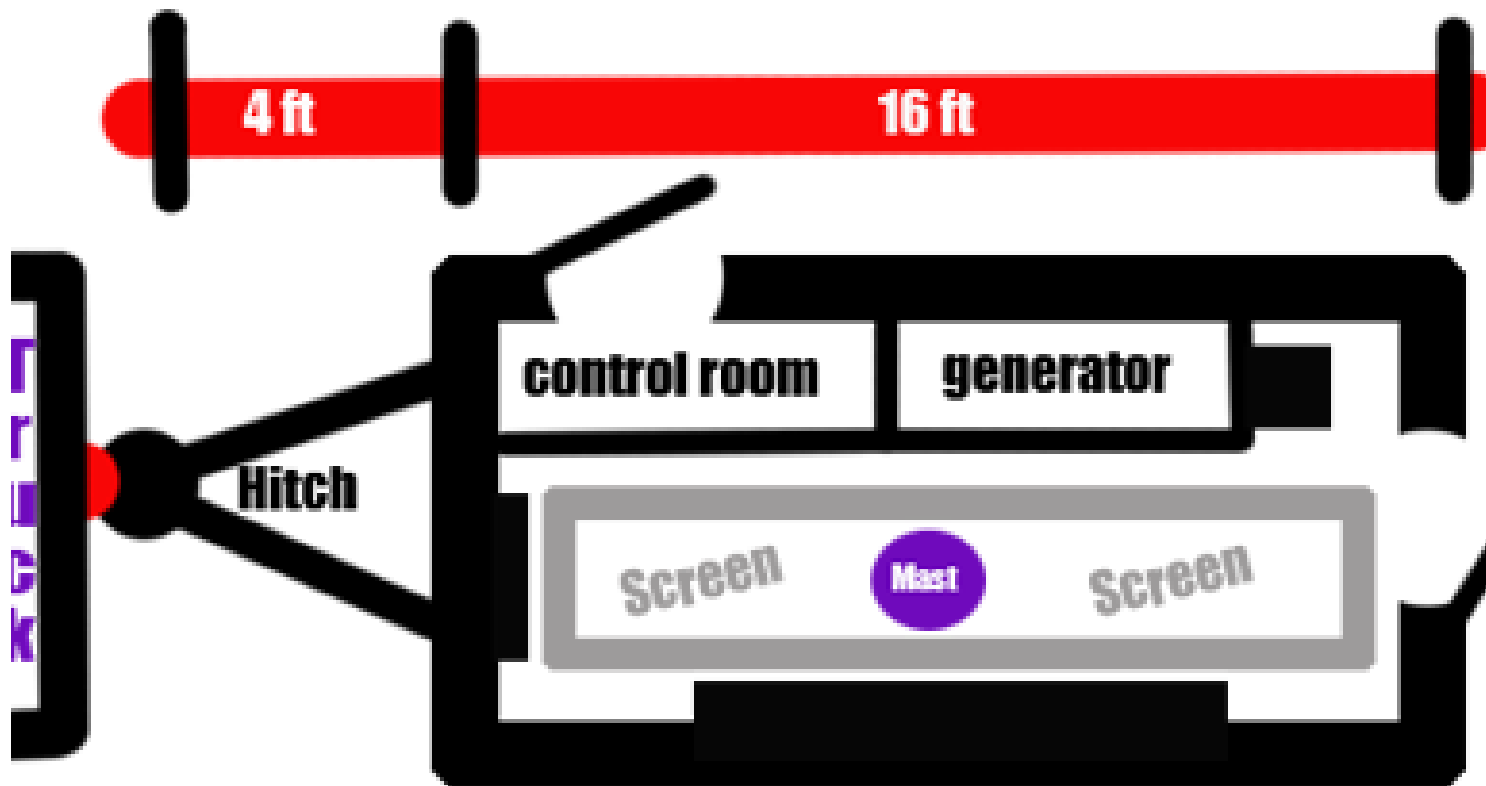

**Top
View**

FIRE UP VIDEO

Help Sheet for Trailer Load-In

This Side Facing Crowd if Possible

Screen Placement may vary depending on your set up and space

Note: Truck is approx. 20 ft and we need room to maneuver in place.
Truck can be removed after trailer is set.

Specifications:

Weight:
9920 lbs

Screen Height:
18 ft to top

Trailer Height:
8 ft

Trailer Width:
8 ft

Rotate Screen:
360 degrees

Display:
One Sided

Power:
Internal generator
or shore power
- 220 100 amp single phase